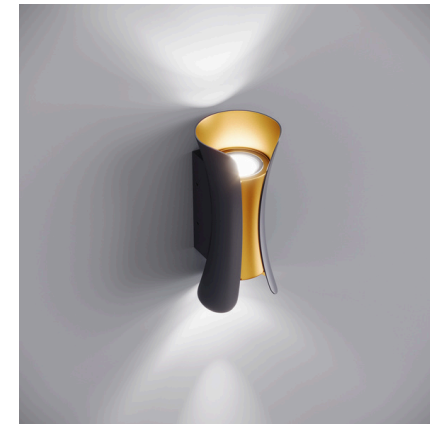

● 6500 K (Cool)