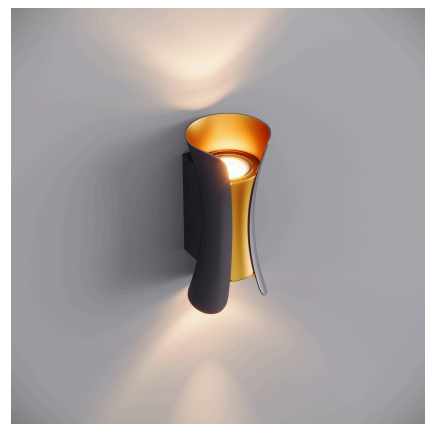

Lighting technology

Colour temperature options **3000K / 4000K / 6500K**

Luminaire luminous flux **1100 lm**

Colour rendering index **80**

Adjustability **fixed**

Light distribution **-**

Bug rating **1-1-1**

CEN Flux Code **-**

Safety

Protection class **IP 65**

Impact resistance **-**

Max. ambient temperature **60°**

CE **✓**

● 3000 K (Warm)