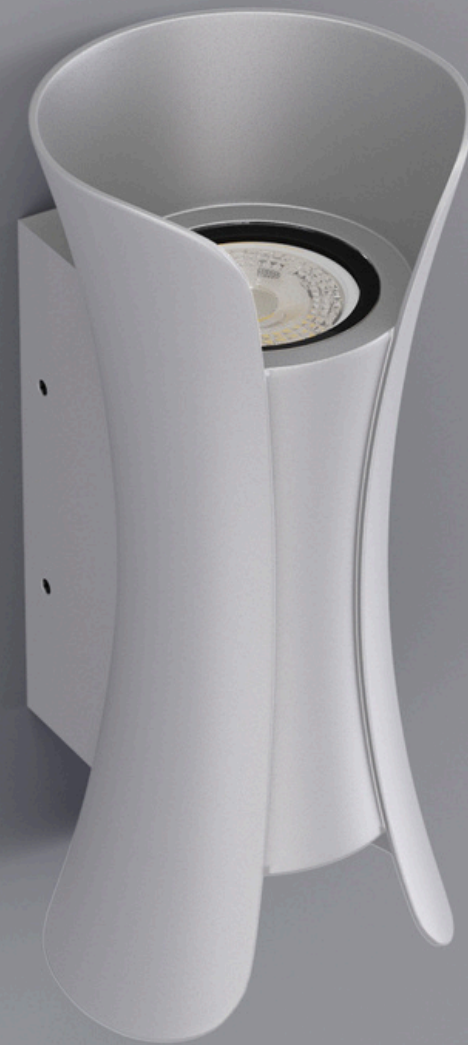

GALA325-CY220 (White)

## Wall Sconce

### General information

Colour	White
Material	Aluminium
Glass type	Safety Glass
Width	80 mm
Height	220 mm
Depth	100 mm
Weight	0.86 kg

### General information

Type of lamp	LED
Connected wattage	14.0 W
Supply voltage	220 - 240 V
AC / DC	Yes
Mains frequency	0 - 50 / 60 Hz
Safety Class	IP65
Controllable	On / Off