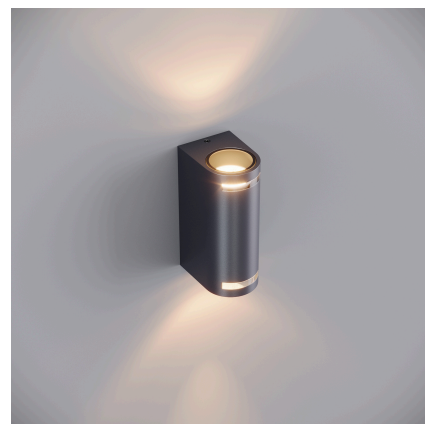

Lighting technology

Colour temperature options **3000K / 4000K / 6500K**

Luminaire luminous flux **260 lm**

Colour rendering index **80**

Adjustability **fixed**

Light distribution **-**

Bug rating **1-1-1**

CEN Flux Code **-**

Safety

Protection class **IP 65**

Impact resistance **-**

Max. ambient temperature **60°**

CE **✓**

● 3000 K (Warm)