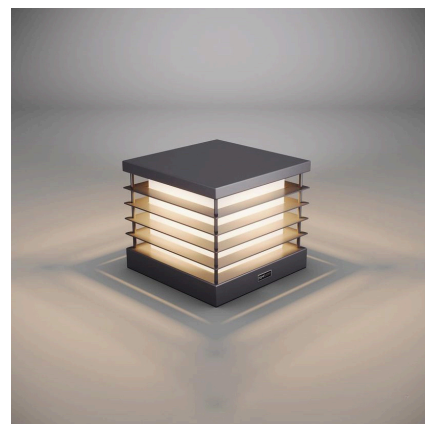

Lighting technology

Colour temperature options **3000K / 4000K / 6500K**

Luminaire luminous flux **260 lm**

Colour rendering index **80**

Adjustability **fixed**

Light distribution **-**

Bug rating **1-1-1**

CEN Flux Code **-**

Safety

Protection class **IP 65**

Impact resistance **-**

Max. ambient temperature **60°**

CE **✓**

● 3000 K (Warm)