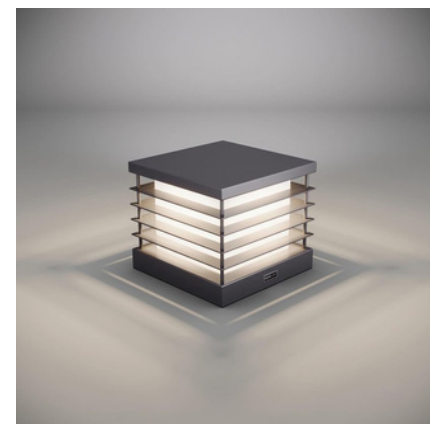

● 4000 K (Neutral)