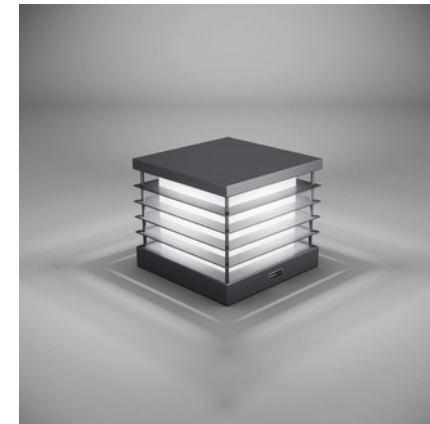

● 6500 K (Cool)