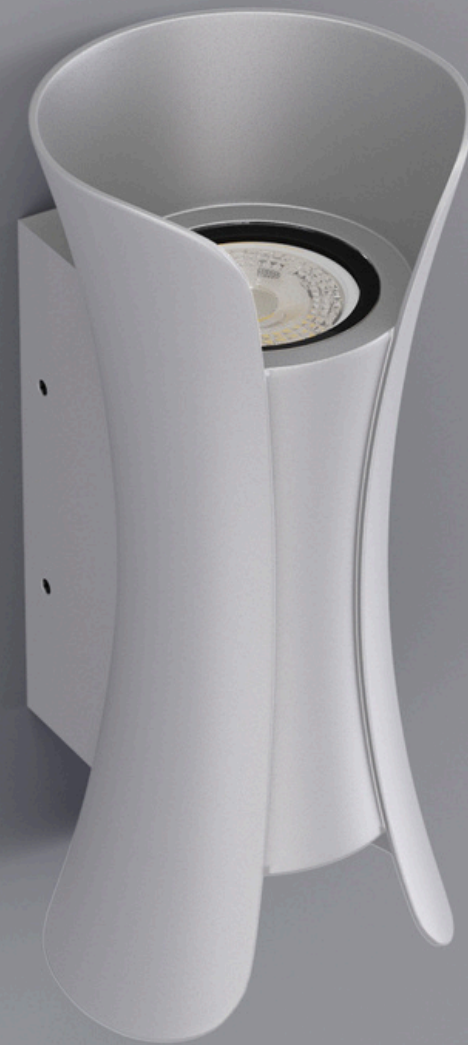

GALA325-CY220 (White)

Wall Sconce

General information

Colour	White
Material	Aluminium
Glass type	Safety Glass
Width	80 mm
Height	220 mm
Depth	100 mm
Weight	1.2 kg

General information

Type of lamp	LED
Connected wattage	7.0 W
Supply voltage	220 - 240 V
AC / DC	Yes
Mains frequency	0 - 50 / 60 Hz
Safety Class	IP65
Controllable	On / Off

Lighting technology

Colour temperature options **3000K / 4000K / 6500K**

Luminaire luminous flux **260 lm**

Colour rendering index **80**

Adjustability **fixed**

Light distribution **-**

Bug rating **1-1-1**

CEN Flux Code **-**

Safety

Protection class **IP 65**

Impact resistance **-**

Max. ambient temperature **60°**

CE **✓**

● 3000 K (Warm)

● 4000 K (Neutral)

● 6500 K (Cool)

FONE LIGHT
TECHNOLOGIES